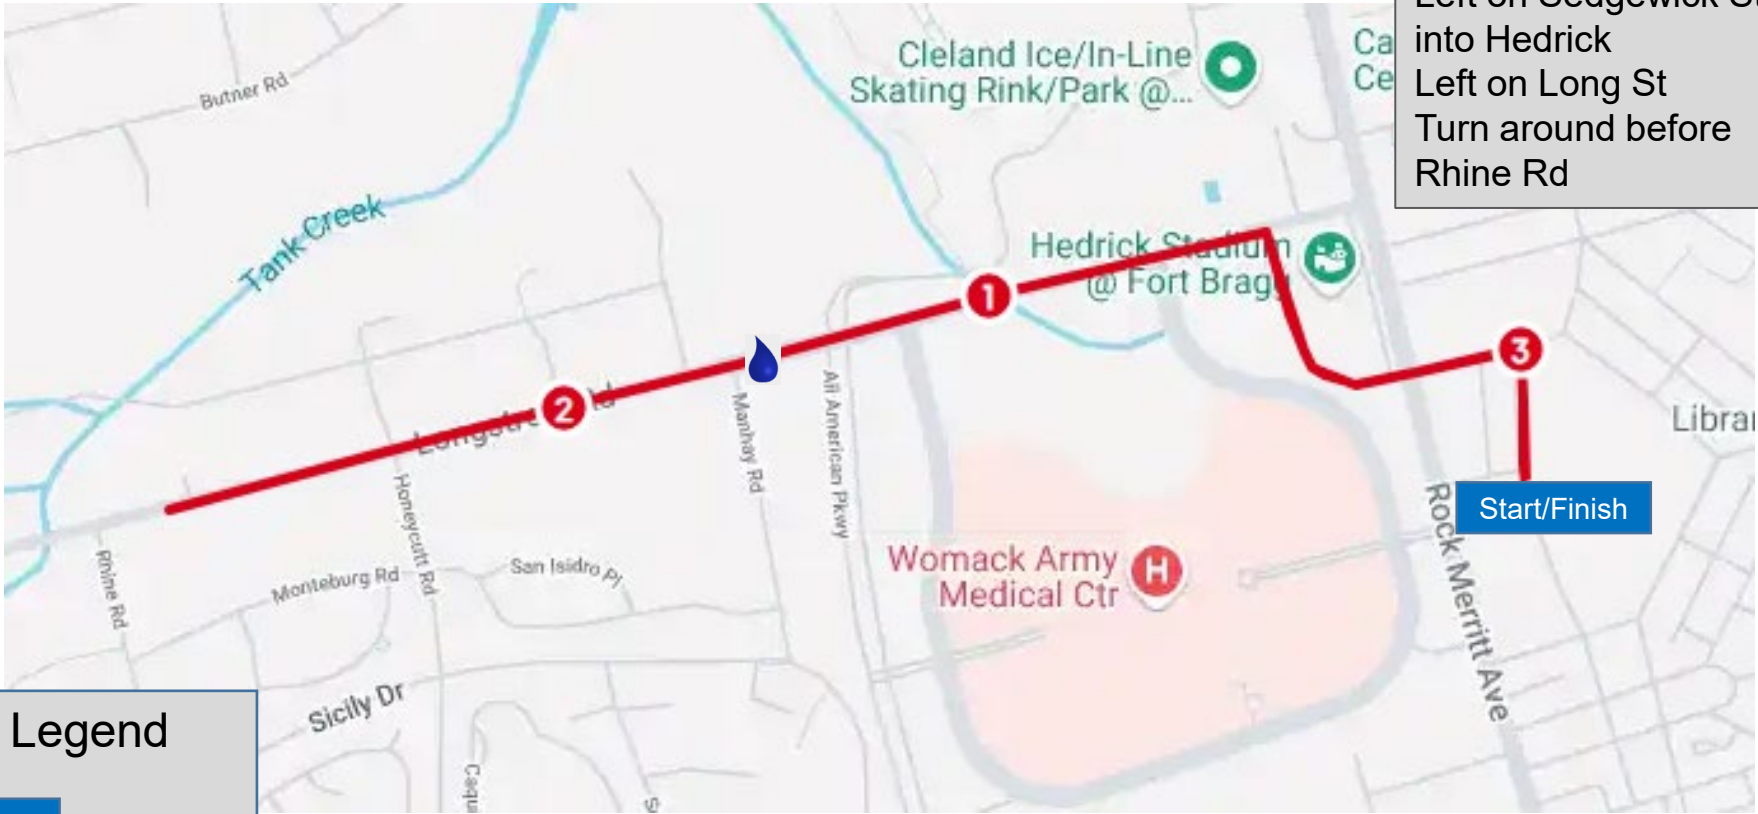

Route

MPPF
Left on Sedgewick St
into Hedrick
Left on Long St
Turn around before
Rhine Rd

Legend

-  Start/Finish
-  Water Point