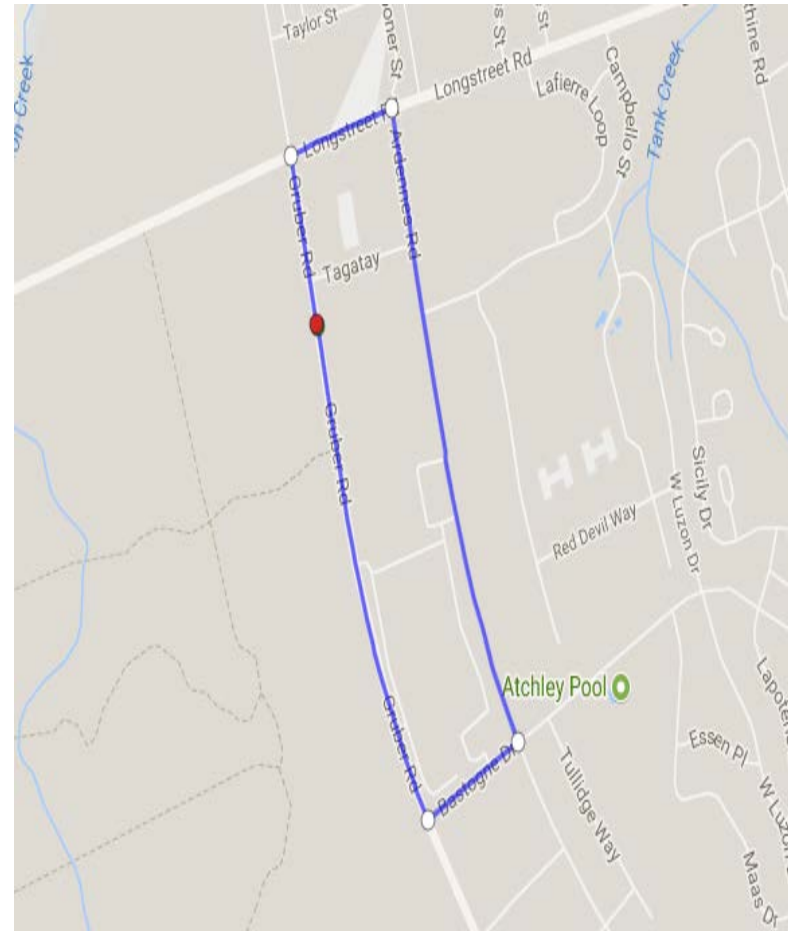

## 2.0MI RUNNING TRAIL START/END POINT: FUNK PFC

**“LAFIERRE LOOP”**

Rt. on Gruber; Lt. in Parking lot; Lt. on Ardennes; Rt. on Campobello; Lt. on LaFierre; Lt. on Longstreet; Lt. on Gruber

**“ARDENNES”**

Rt. on Gruber; Lt. on Bastogne; Lt. on Ardennes; Lt. on Longstreet; Lt. on Gruber