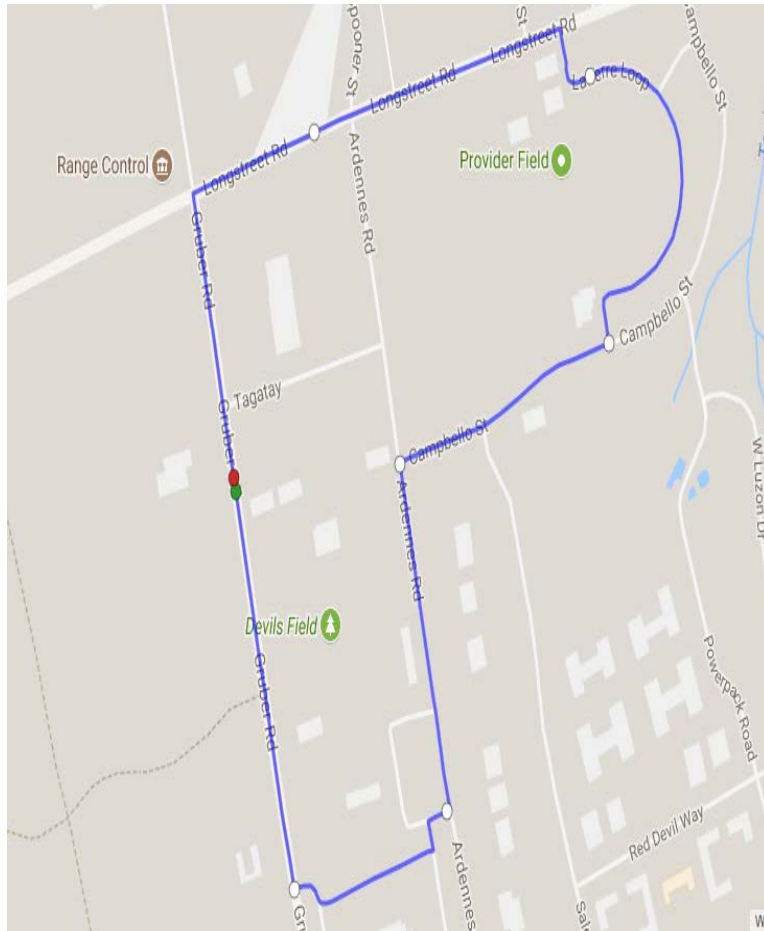

## 2.0MI RUNNING TRAIL START/END POINT: FUNK PFC

**“LAFIERRE LOOP”**

Rt. on Gruber; Lt. in Parking lot; Lt. on Ardennes; Rt. on Campobello; Lt. on LaFierre; Lt. on Longstreet; Lt. on Gruber

**“ARDENNES”**

Rt. on Gruber; Lt. on Bastogne; Lt. on Ardennes; Lt. on Longstreet; Lt. on Gruber