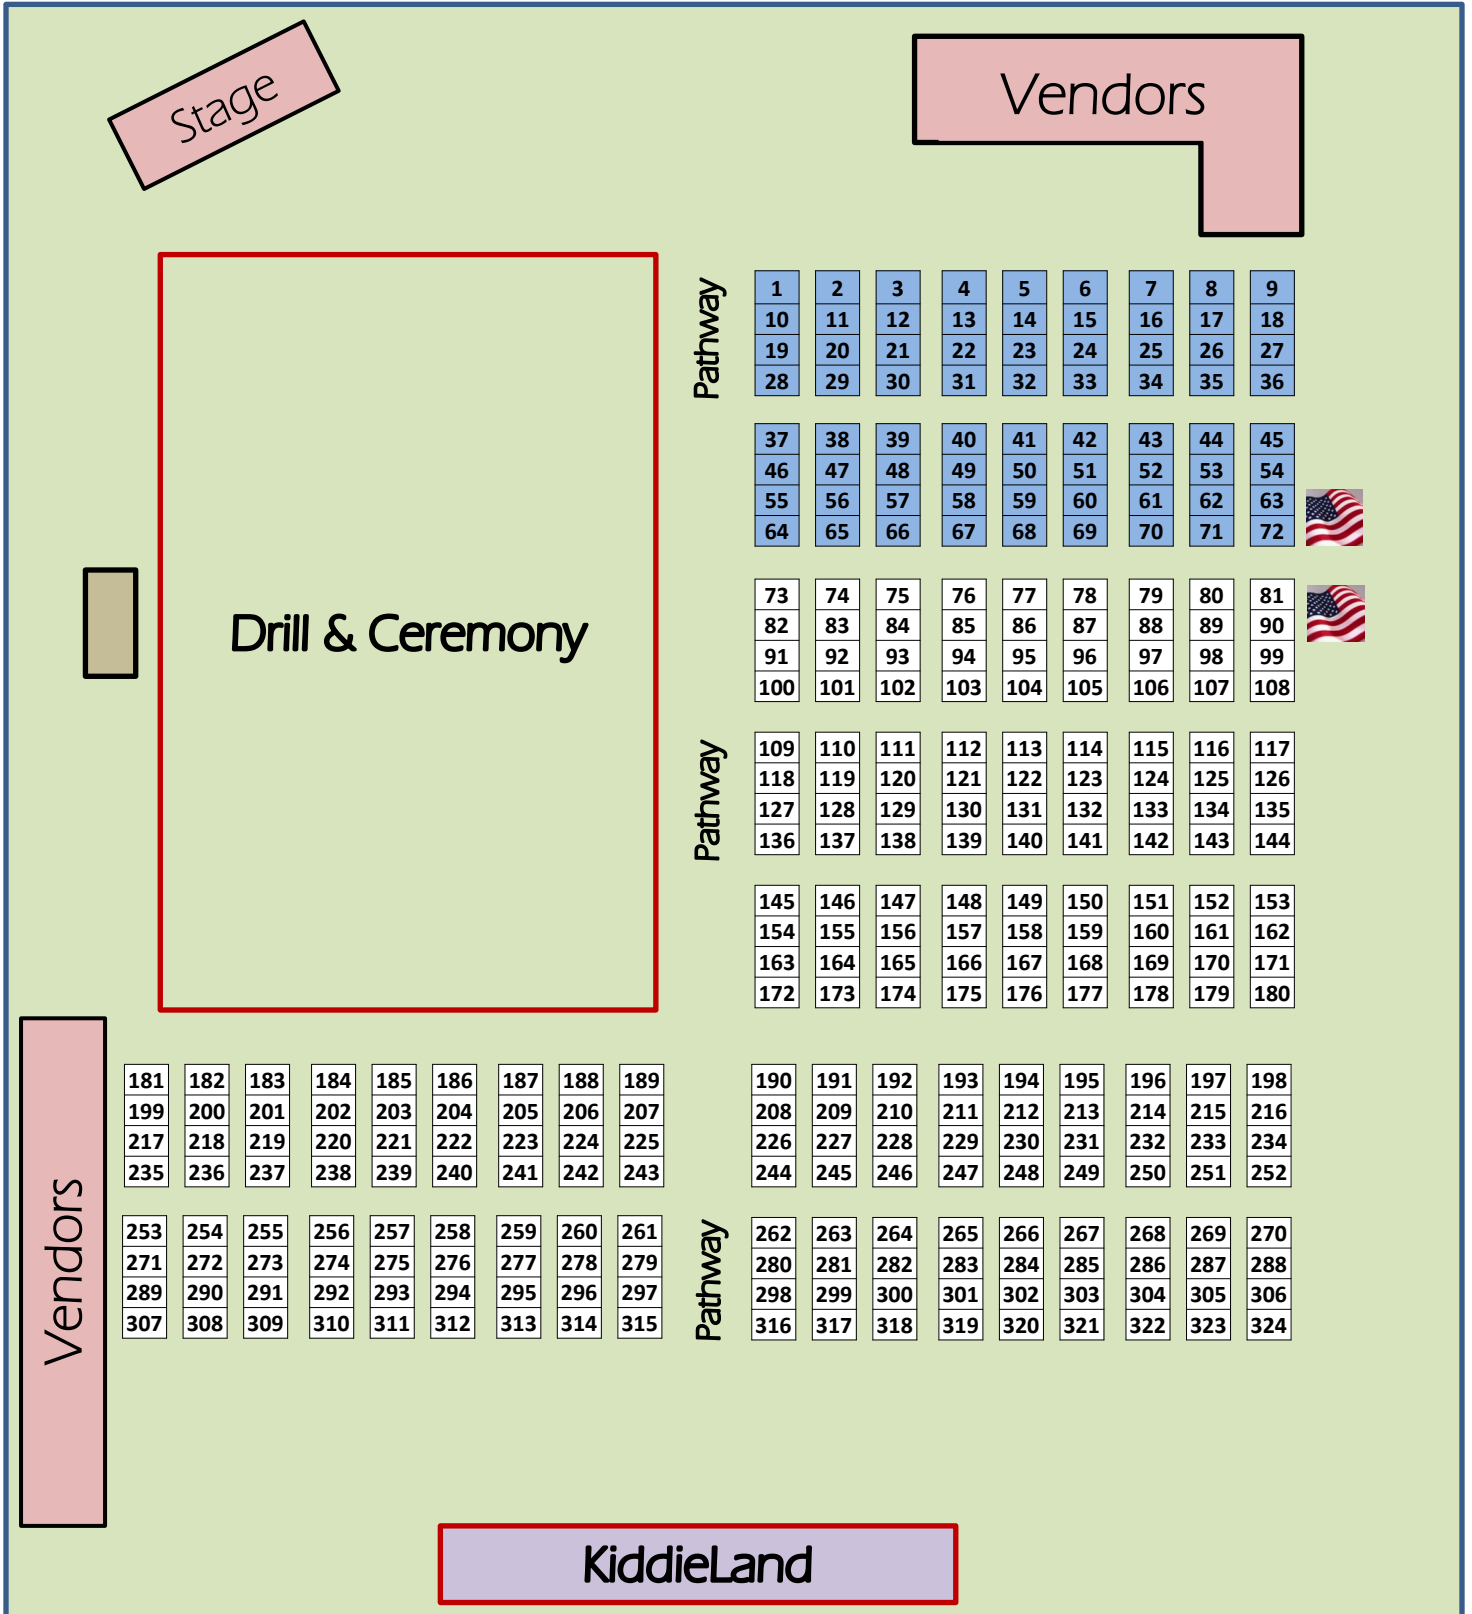

RED, WHITE & BOOM TENT CITY

- \$50 - Space with MWR Tent
- \$25 - Space Only

Map Not to Scale